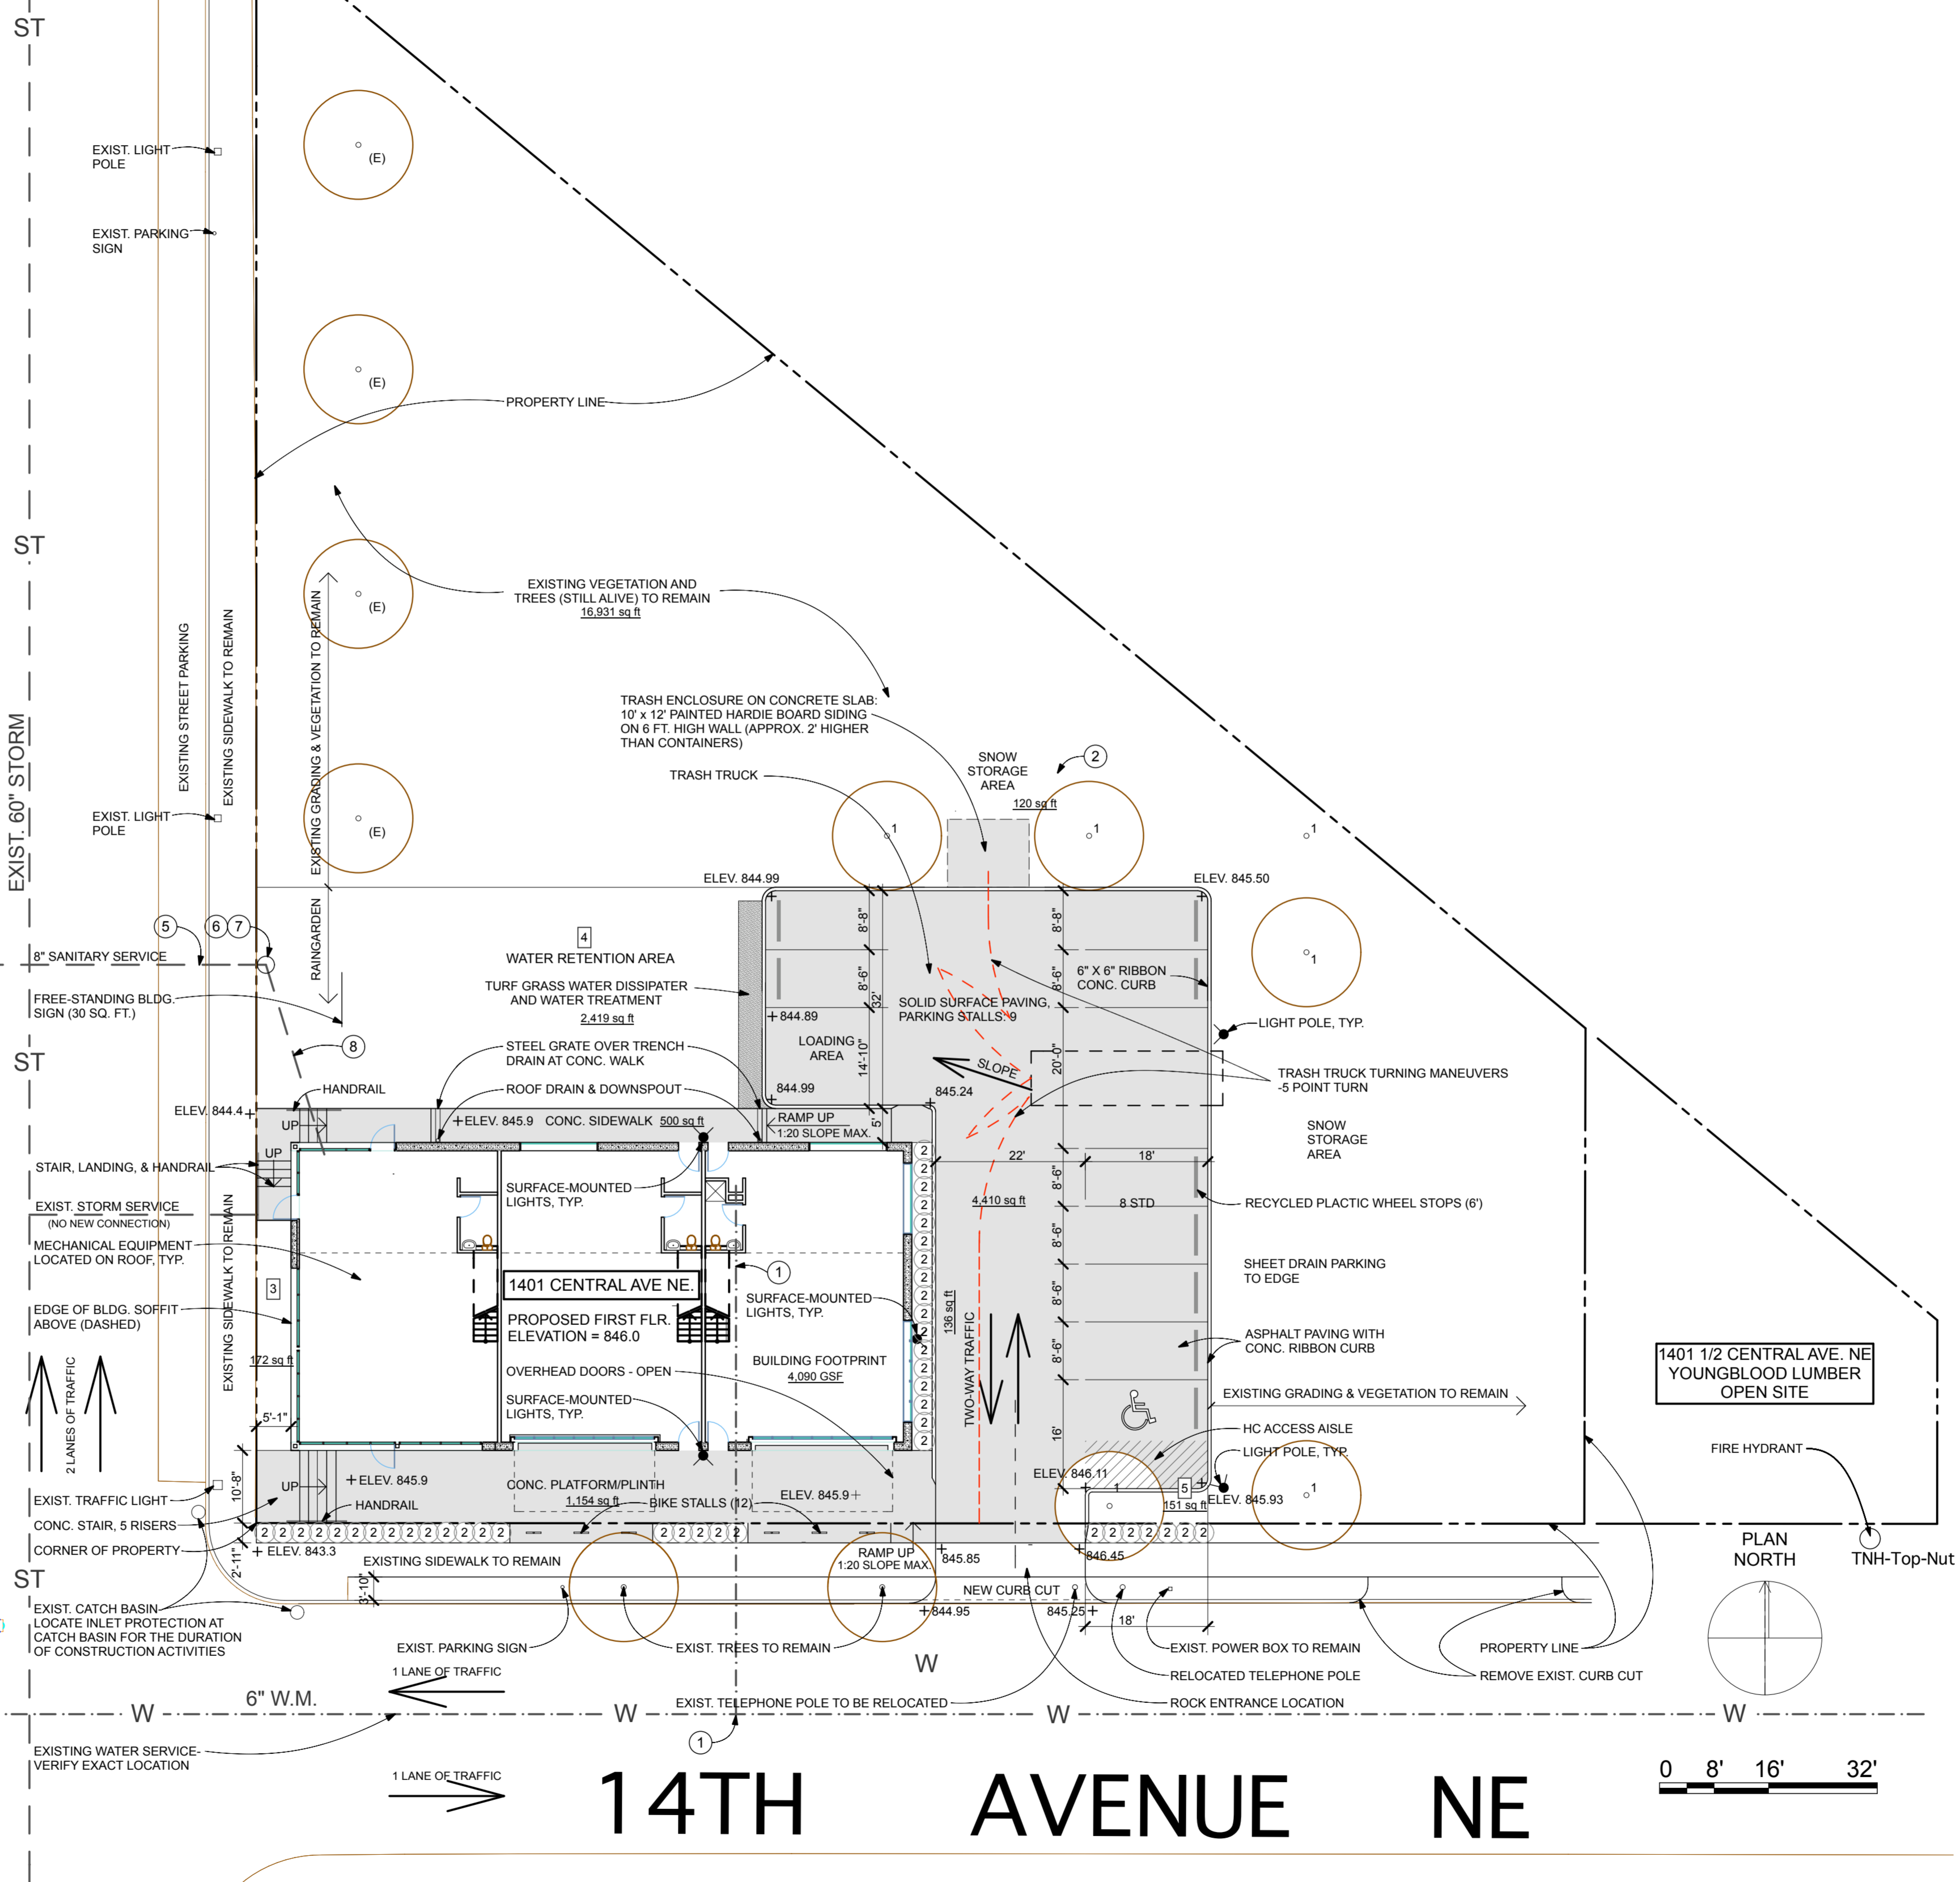

CENTRAL AVENUE NE

W

W

W

W

W

14TH AVENUE NE

0 8' 16' 32'

PLAN NORTH

TNH-Top-Nut